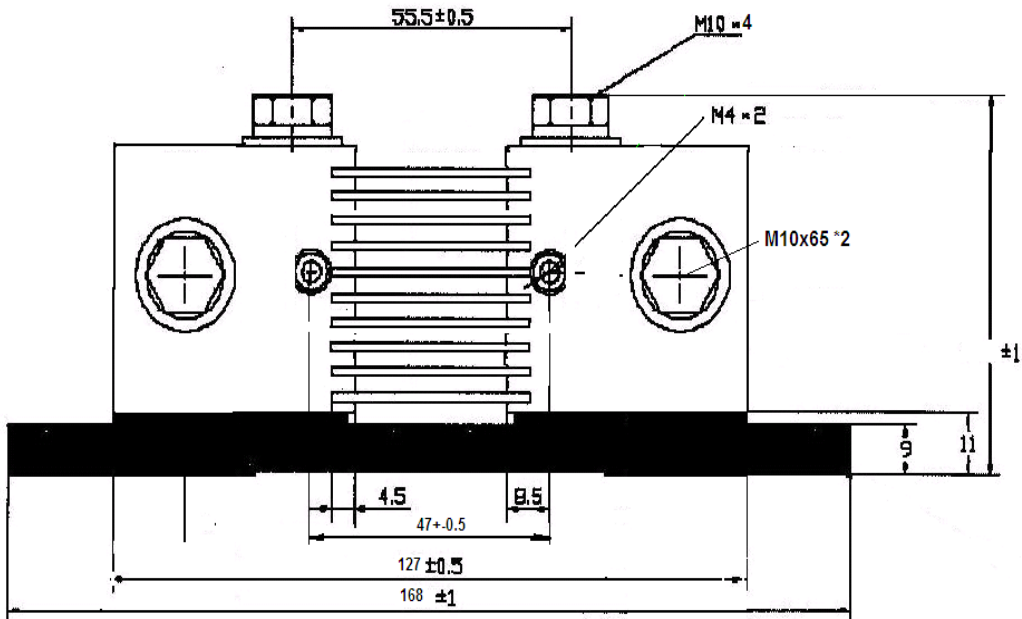

# Shunt 2000A/50mV

www.victronenergy.com

Shunt 2000A/50mV