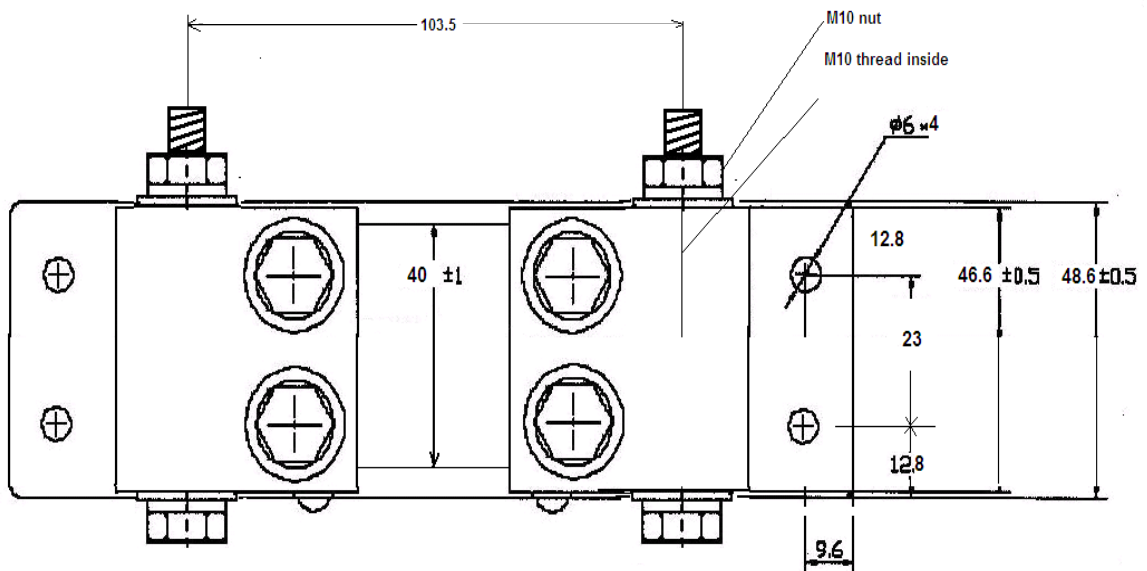

# Shunt 2000A/50mV

www.victronenergy.com

Shunt 2000A/50mV